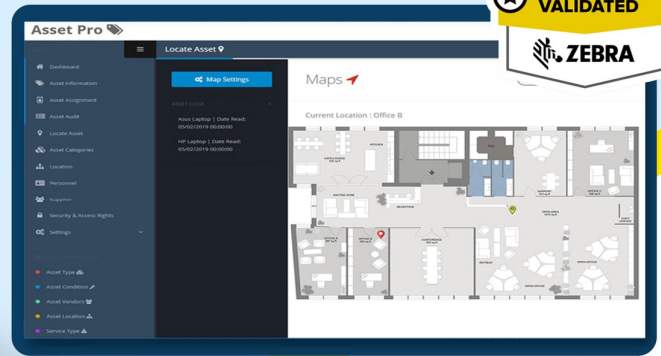

# RFID Asset Management System

Ingress and Egress

Asset Assignment

Asset Audit

Locate Asset

Asset Information

Email Notification

## Other Modules

Dashboard  
User Control  
Asset Category

Location  
Personnel  
Supplier

User Control  
Position  
Branch Settings

Organizational Unit  
Custom Field  
Asset Condition

Asset Service Type  
Asset Group  
Asset Maintenance